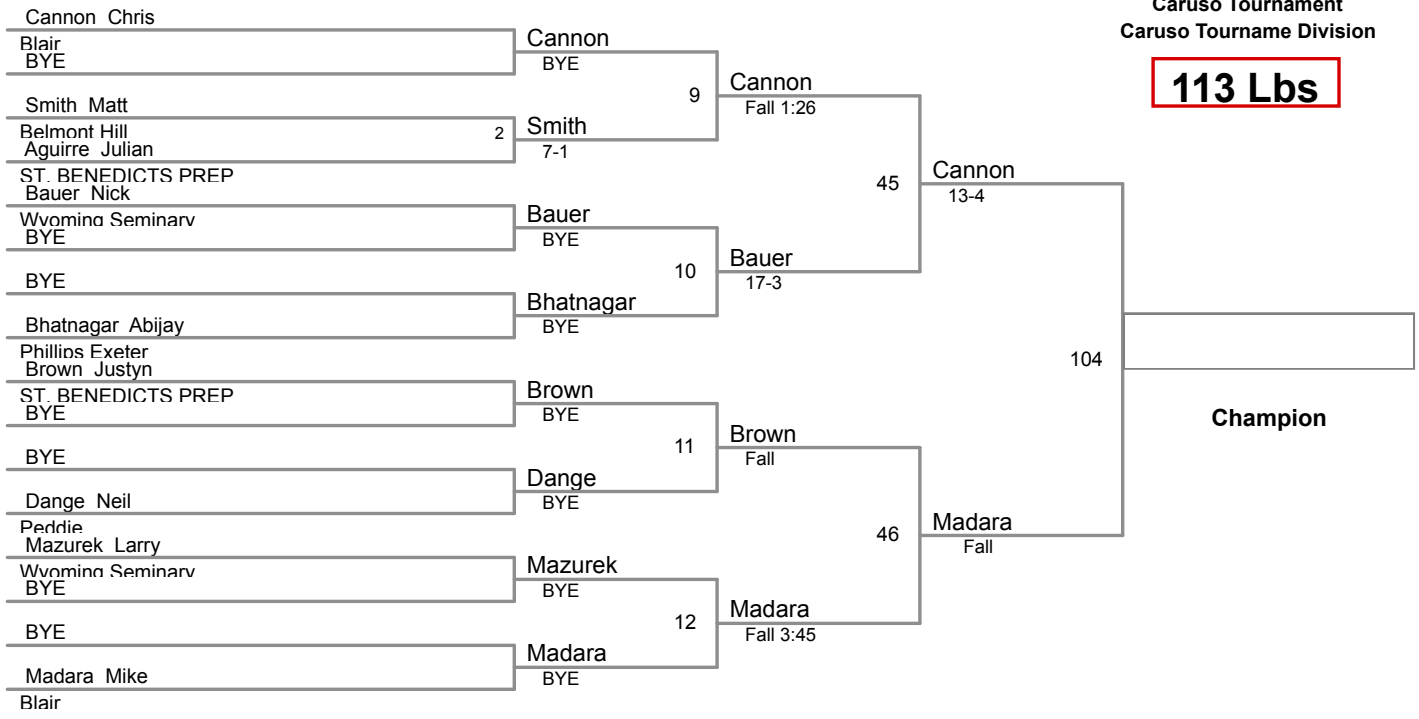

Caruso Tournament  
Caruso Tourname Division

**106 Lbs**

Caruso Tournament  
Caruso Tourname Division

**113 Lbs**

Caruso Tournament  
Caruso Tourname Division

**120 Lbs**

Caruso Tournament  
Caruso Tourname Division

**126 Lbs**

Caruso Tournament  
Caruso Tourname Division

**132 Lbs**

Caruso Tournament  
Caruso Tourname Division

**138 Lbs**

Caruso Tournament  
Caruso Tourname Division

**145 Lbs**

Caruso Tournament  
Caruso Tourname Division

**152 Lbs**

Caruso Tournament  
Caruso Tourname Division

**170 Lbs**

Caruso Tournament  
Caruso Tourname Division

**182 Lbs**

Caruso Tournament  
Caruso Tourname Division

**220 Lbs**

Caruso Tournament  
Caruso Tourname Division

**285 Lbs**