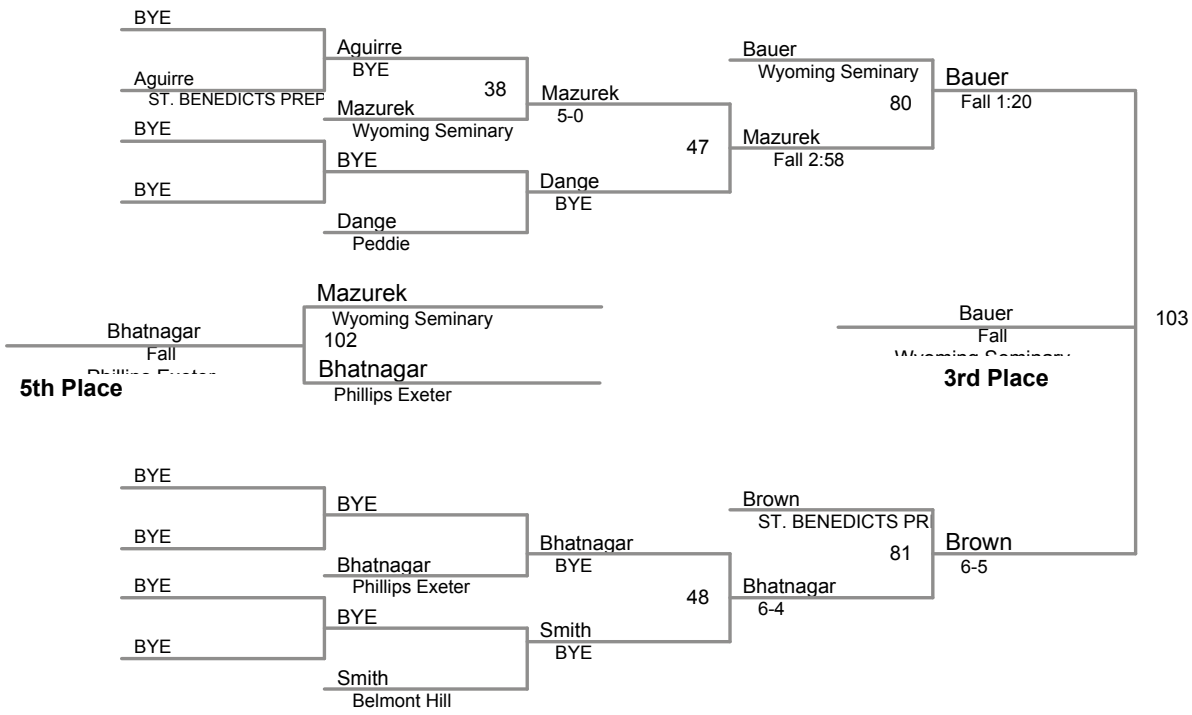

Caruso Tournament  
Caruso Tourname Division

**106 Lbs**

Caruso Tournament  
Caruso Tourname Division

**113 Lbs**

Caruso Tournament  
Caruso Tourname Division

**120 Lbs**

Caruso Tournament  
Caruso Tourname Division

**126 Lbs**

Caruso Tournament  
Caruso Tourname Division

**132 Lbs**

Caruso Tournament  
Caruso Tourname Division

**138 Lbs**

Caruso Tournament  
Caruso Tourname Division

**145 Lbs**

Caruso Tournament  
Caruso Tourname Division

**152 Lbs**

Caruso Tournament  
Caruso Tourname Division

**170 Lbs**

Caruso Tournament  
Caruso Tourname Division

**182 Lbs**

Caruso Tournament  
Caruso Tourname Division

**220 Lbs**

Caruso Tournament  
Caruso Tourname Division

**285 Lbs**