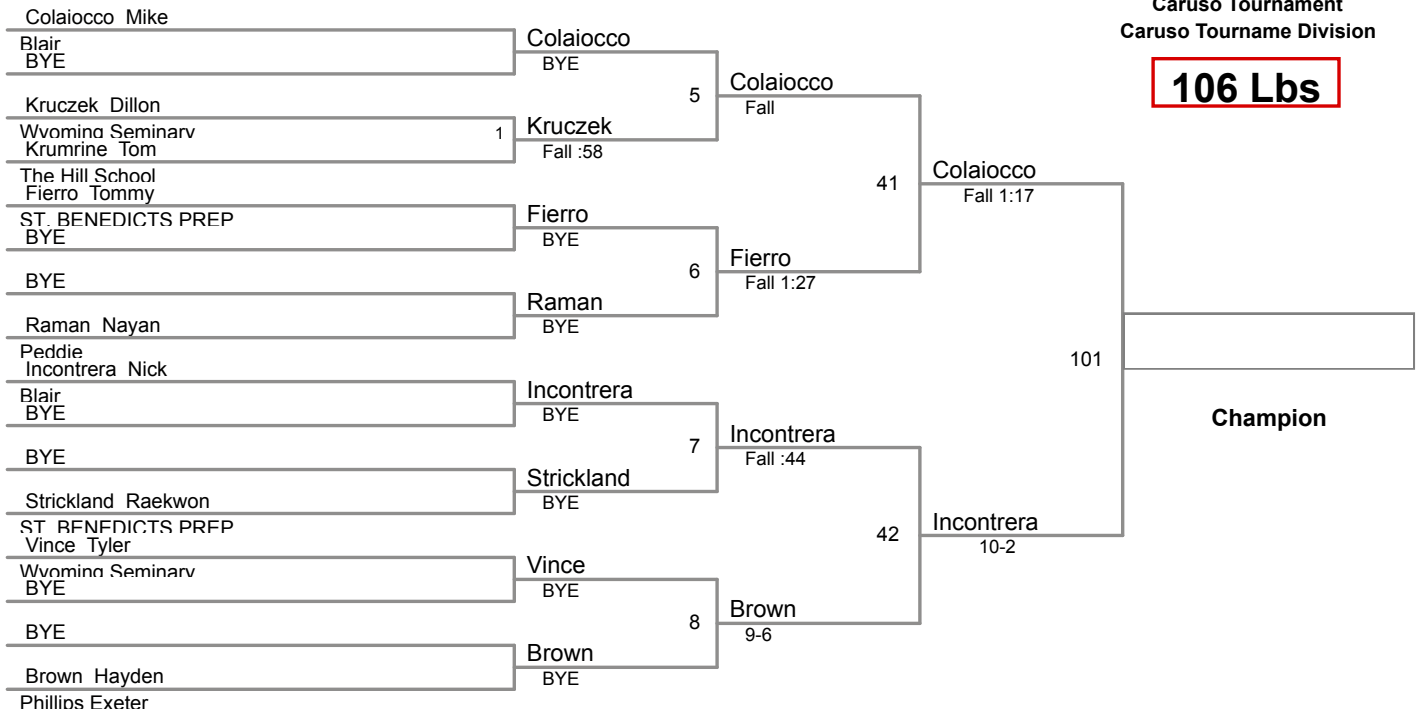

Caruso Tournament  
Caruso Tourname Division

**106 Lbs**

Caruso Tournament  
Caruso Tourname Division

**113 Lbs**

Caruso Tournament  
Caruso Tourname Division

**120 Lbs**

Caruso Tournament  
Caruso Tourname Division

**126 Lbs**

Caruso Tournament  
Caruso Tourname Division

**132 Lbs**

Caruso Tournament  
Caruso Tourname Division

**138 Lbs**

Caruso Tournament  
Caruso Tourname Division

**145 Lbs**

Caruso Tournament  
Caruso Tourname Division

**152 Lbs**

Caruso Tournament  
Caruso Tourname Division

**170 Lbs**

Caruso Tournament  
Caruso Tourname Division

**182 Lbs**

Caruso Tournament  
Caruso Tourname Division

**220 Lbs**

Caruso Tournament  
Caruso Tourname Division

**285 Lbs**