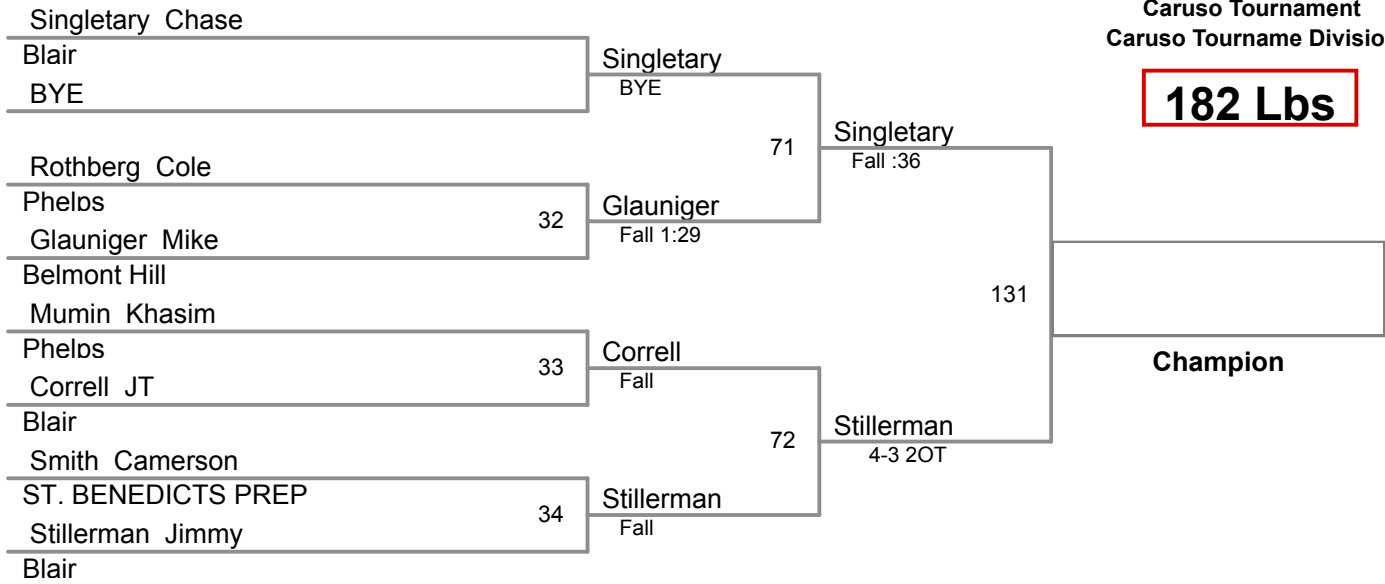

**152 Lbs**

Caruso Tournament  
Caruso Tourname Division

**170 Lbs**

Caruso Tournament  
Caruso Tourname Division

**182 Lbs**

Caruso Tournament  
Caruso Tourname Division

**220 Lbs**

Caruso Tournament  
Caruso Tourname Division

**285 Lbs**