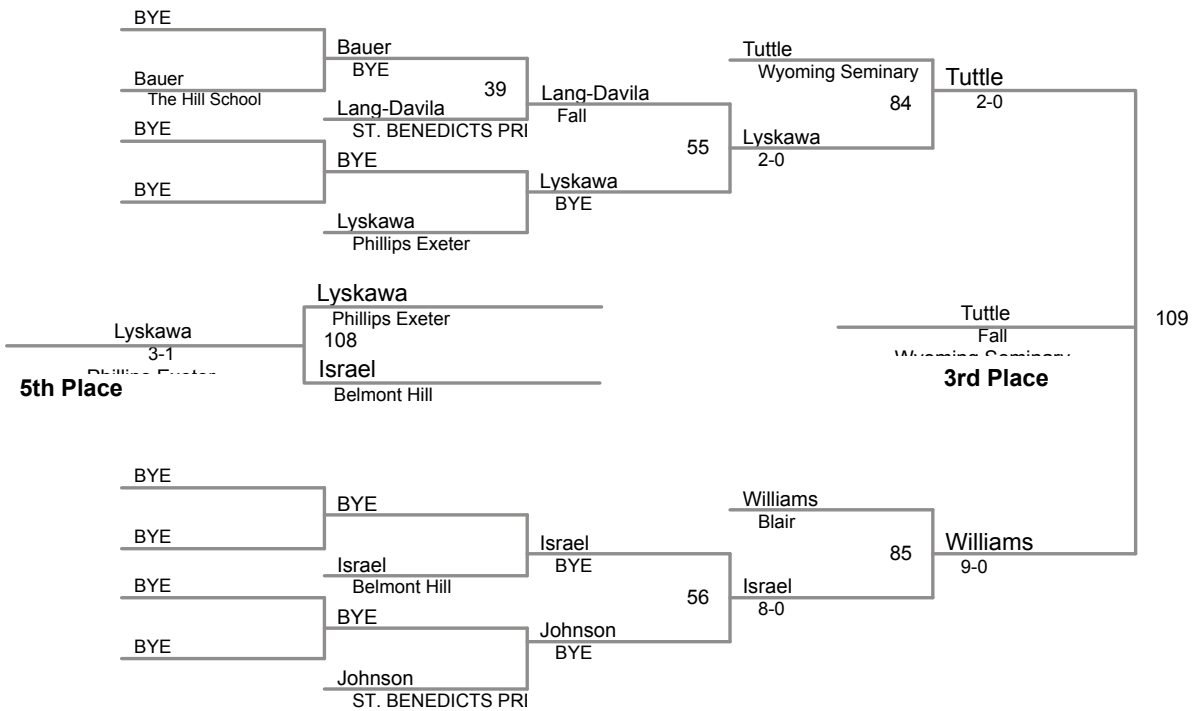

Caruso Tournament  
Caruso Tourname Division

**106 Lbs**

Caruso Tournament  
Caruso Tourname Division

**113 Lbs**

Caruso Tournament  
Caruso Tourname Division

**120 Lbs**

Caruso Tournament  
Caruso Tourname Division

**126 Lbs**

Caruso Tournament  
Caruso Tourname Division

**132 Lbs**

Caruso Tournament  
Caruso Tourname Division

**138 Lbs**

Caruso Tournament  
Caruso Tourname Division

**145 Lbs**

Caruso Tournament  
Caruso Tourname Division

**285 Lbs**