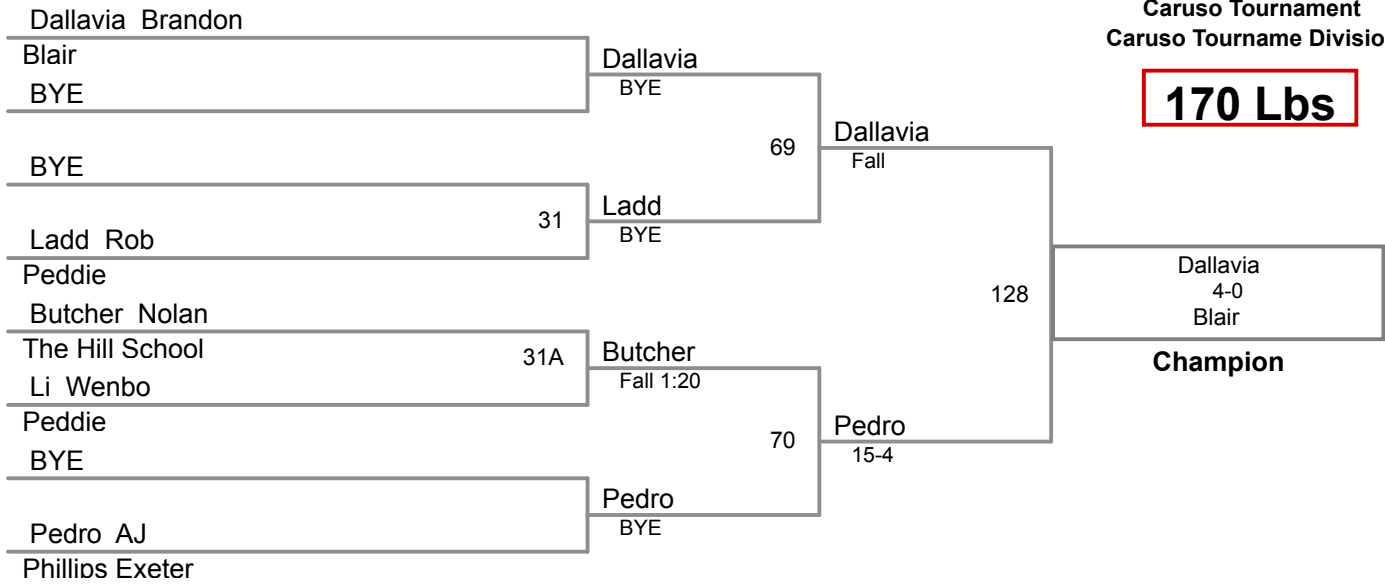

**152 Lbs**

Caruso Tournament  
Caruso Tourname Division

**170 Lbs**

Caruso Tournament  
Caruso Tourname Division

**182 Lbs**

Caruso Tournament  
Caruso Tourname Division

**220 Lbs**

Caruso Tournament  
Caruso Tourname Division

**285 Lbs**