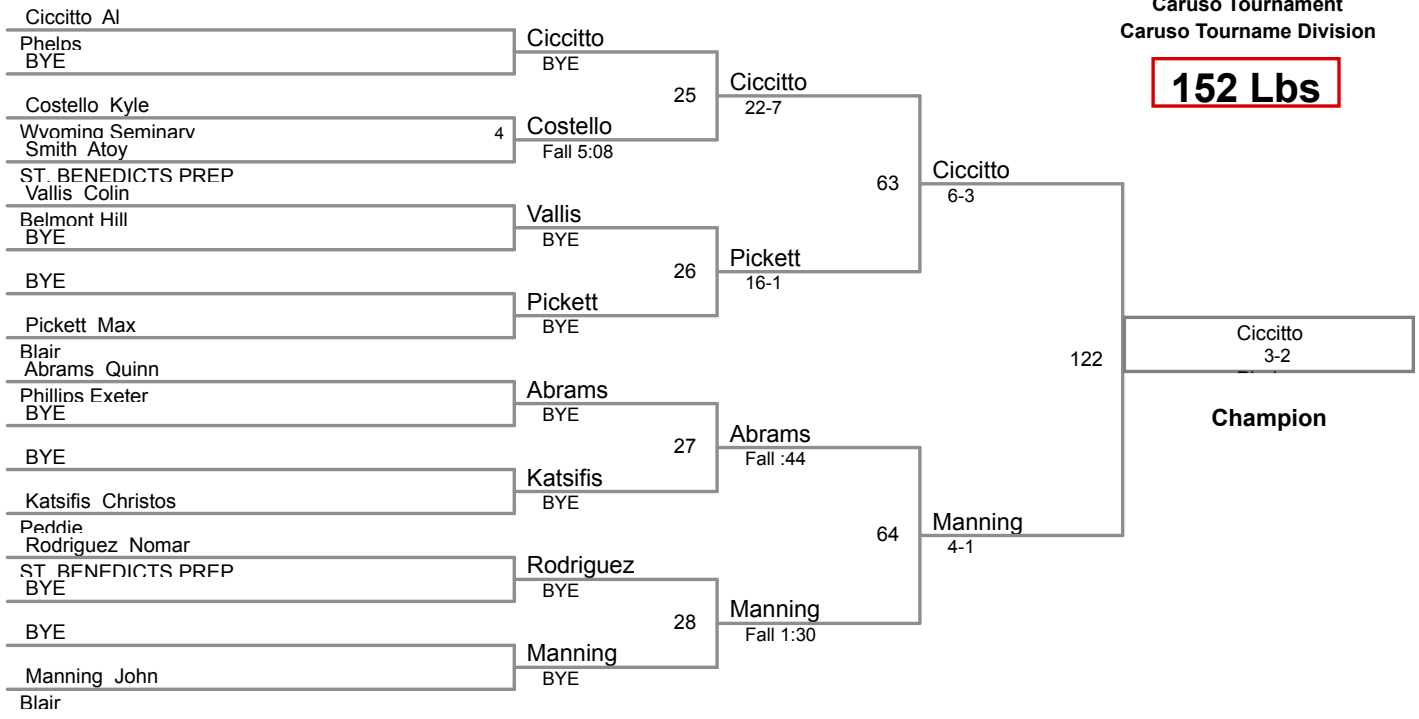

Caruso Tournament  
Caruso Tourname Division

**106 Lbs**

Caruso Tournament  
Caruso Tourname Division

**113 Lbs**

Caruso Tournament  
Caruso Tourname Division

**120 Lbs**

Caruso Tournament  
Caruso Tourname Division

**126 Lbs**

Caruso Tournament  
Caruso Tourname Division

**132 Lbs**

Caruso Tournament  
Caruso Tourname Division

**138 Lbs**

Caruso Tournament  
Caruso Tourname Division

**145 Lbs**

Caruso Tournament  
Caruso Tourname Division

**152 Lbs**

Caruso Tournament  
Caruso Tourname Division

**170 Lbs**

Caruso Tournament  
Caruso Tourname Division

**182 Lbs**

Caruso Tournament  
Caruso Tourname Division

**220 Lbs**

Caruso Tournament  
Caruso Tourname Division

**285 Lbs**