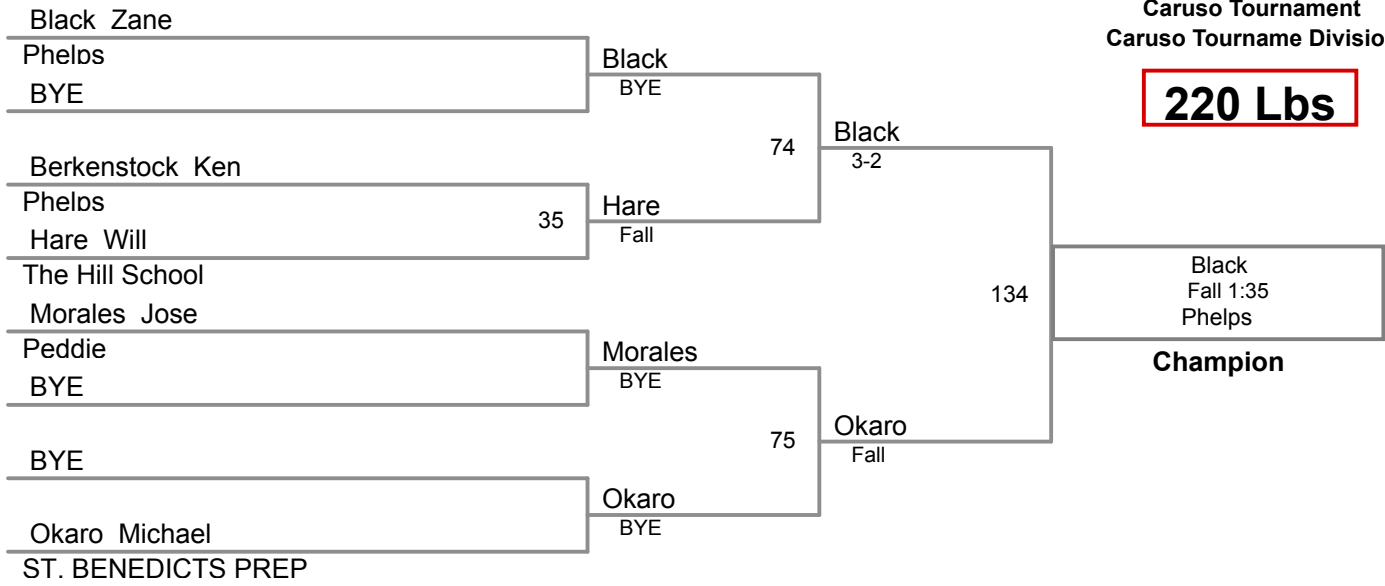

**152 Lbs**

Caruso Tournament  
Caruso Tourname Division

**170 Lbs**

Caruso Tournament  
Caruso Tourname Division

**182 Lbs**

Caruso Tournament  
Caruso Tourname Division

**220 Lbs**

Caruso Tournament  
Caruso Tourname Division

**285 Lbs**