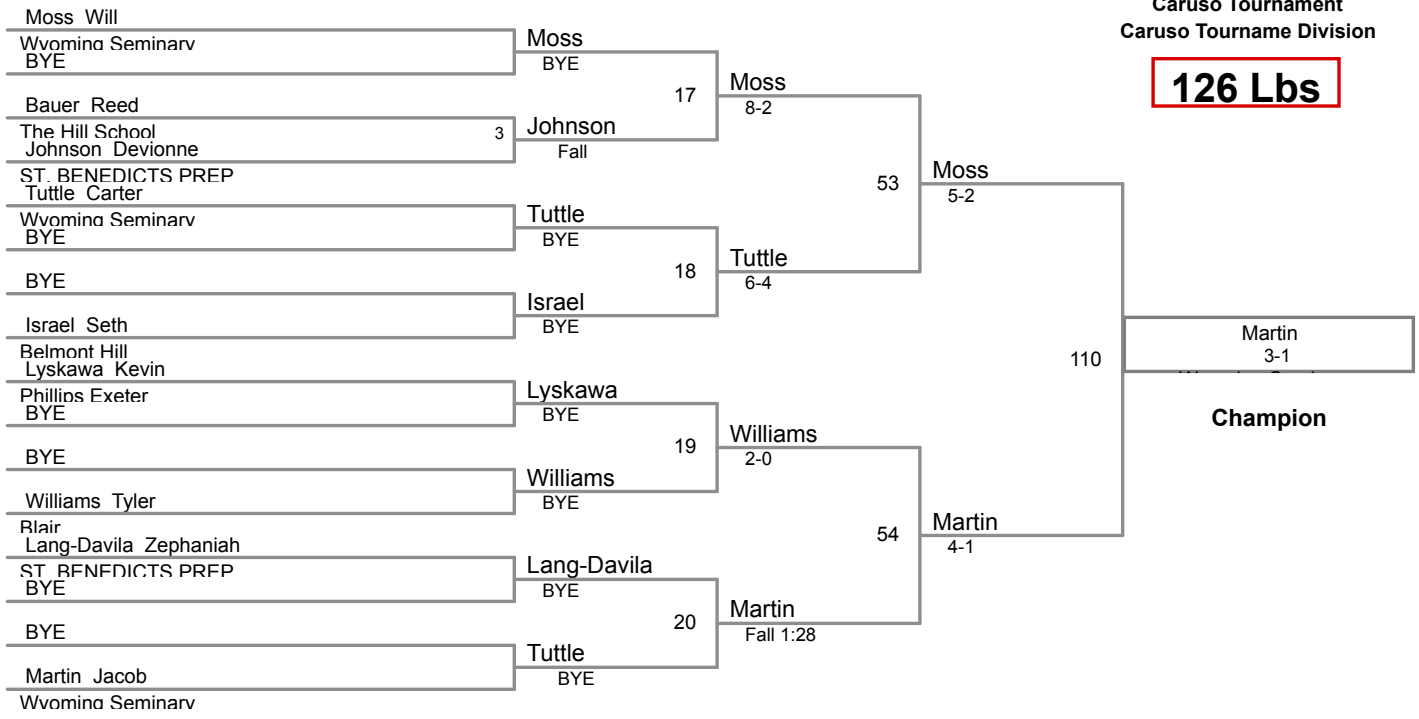

Caruso Tournament  
Caruso Tourname Division

**106 Lbs**

Caruso Tournament  
Caruso Tourname Division

**113 Lbs**

Caruso Tournament  
Caruso Tourname Division

**120 Lbs**

Caruso Tournament  
Caruso Tourname Division

**126 Lbs**

Caruso Tournament  
Caruso Tourname Division

**132 Lbs**

Caruso Tournament  
Caruso Tourname Division

**138 Lbs**

Caruso Tournament  
Caruso Tourname Division

**145 Lbs**

Caruso Tournament  
Caruso Tourname Division

**152 Lbs**

Caruso Tournament  
Caruso Tourname Division

**170 Lbs**

Caruso Tournament  
Caruso Tourname Division

**182 Lbs**

Caruso Tournament  
Caruso Tourname Division

**220 Lbs**

Caruso Tournament  
Caruso Tourname Division

**285 Lbs**