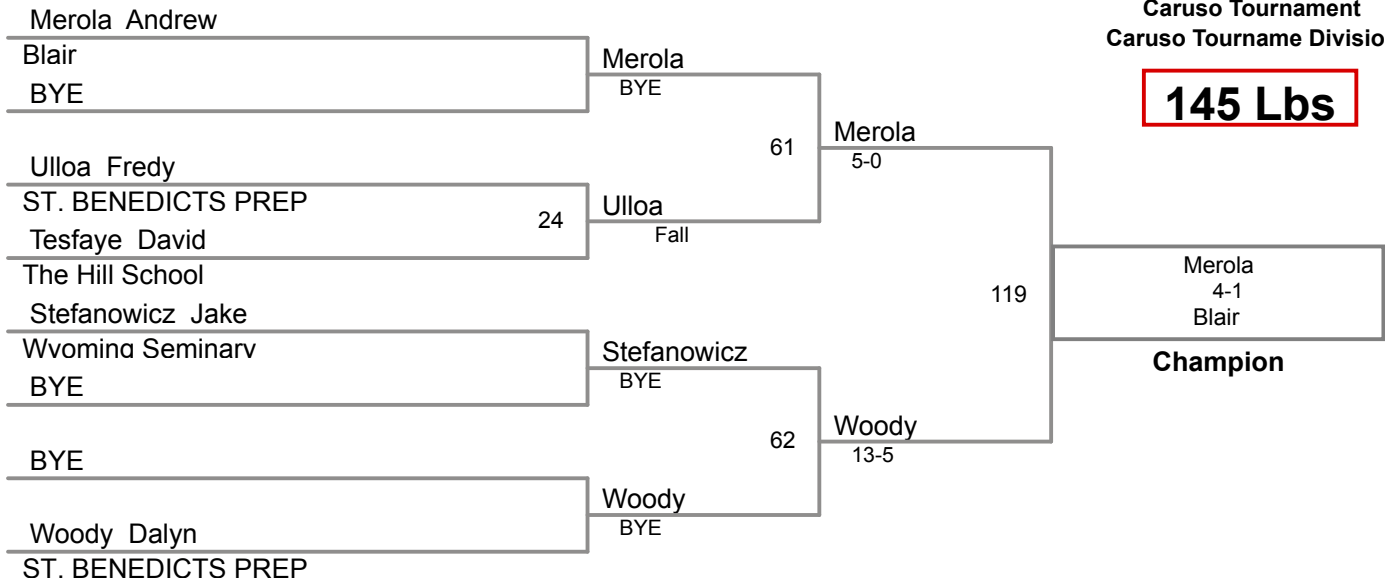

**126 Lbs**

Caruso Tournament  
Caruso Tourname Division

**132 Lbs**

Caruso Tournament  
Caruso Tourname Division

**138 Lbs**

Caruso Tournament  
Caruso Tourname Division

**145 Lbs**

Caruso Tournament  
Caruso Tourname Division

**285 Lbs**