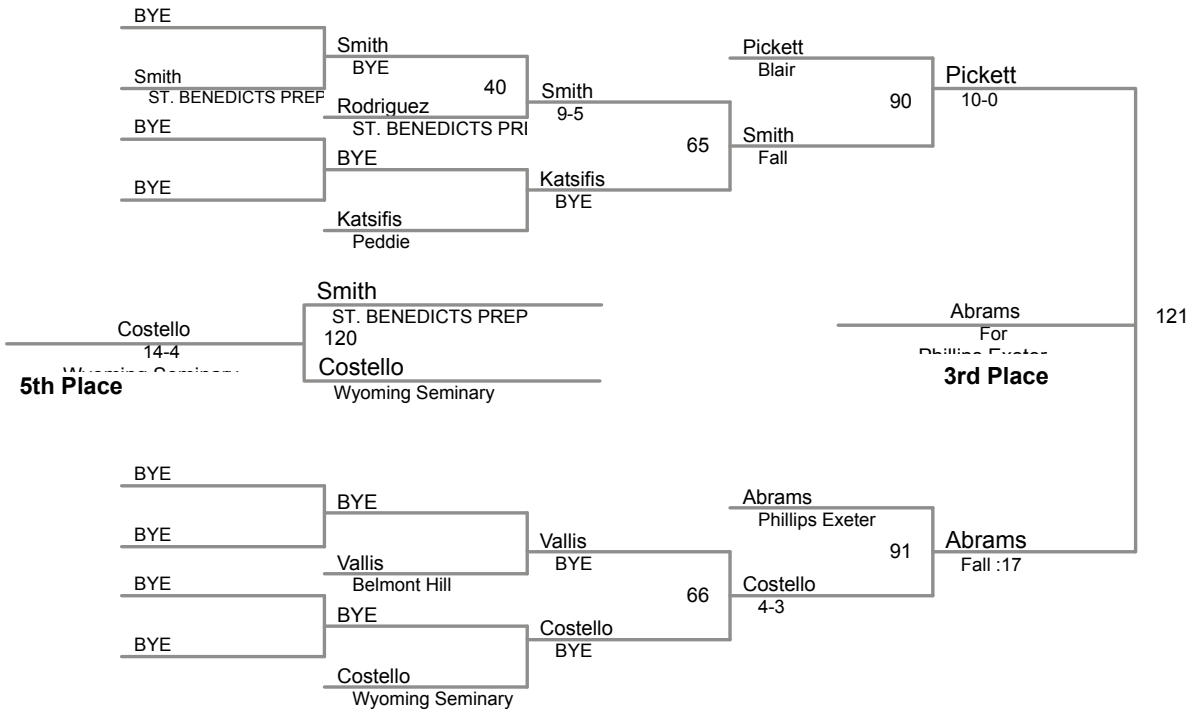

Caruso Tournament  
Caruso Tourname Division

**106 Lbs**

Caruso Tournament  
Caruso Tourname Division

**113 Lbs**

Caruso Tournament  
Caruso Tourname Division

**120 Lbs**

Caruso Tournament  
Caruso Tourname Division

**126 Lbs**

Caruso Tournament  
Caruso Tourname Division

**132 Lbs**

Caruso Tournament  
Caruso Tourname Division

**138 Lbs**

Caruso Tournament  
Caruso Tourname Division

**145 Lbs**

Caruso Tournament  
Caruso Tourname Division

**152 Lbs**

Caruso Tournament  
Caruso Tourname Division

**170 Lbs**

Caruso Tournament  
Caruso Tourname Division

**182 Lbs**

Caruso Tournament  
Caruso Tourname Division

**220 Lbs**

Caruso Tournament  
Caruso Tourname Division