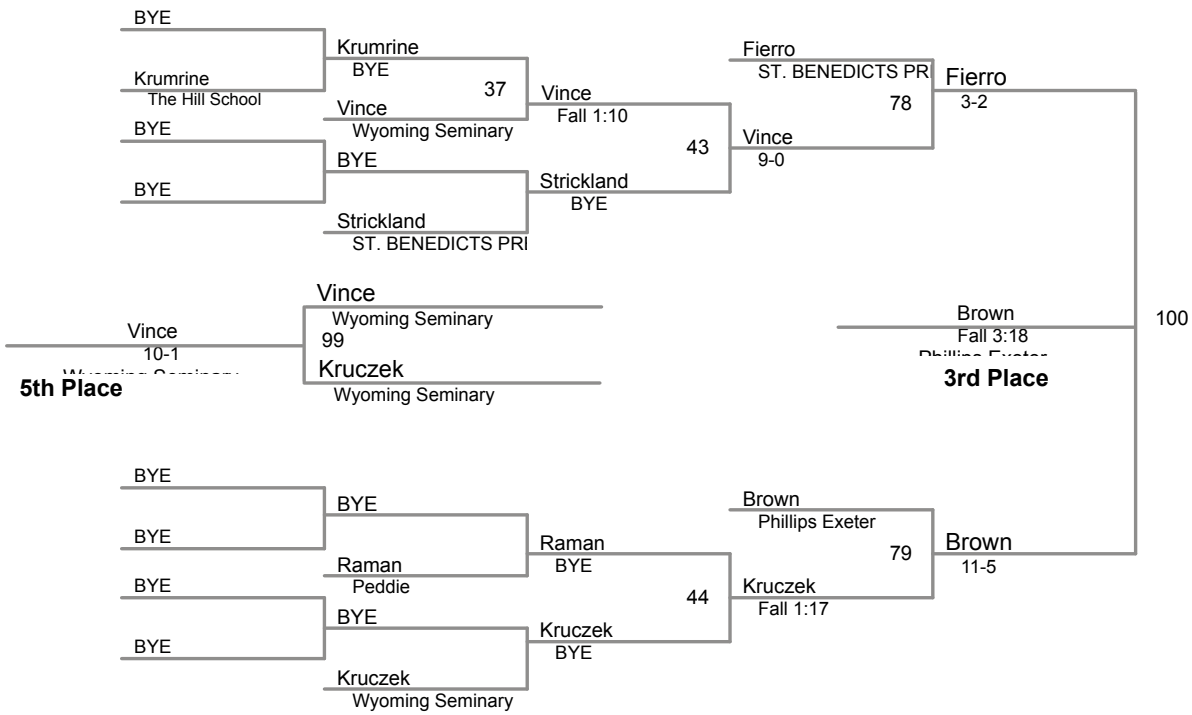

Caruso Tournament  
Caruso Tourname Division

**106 Lbs**

Caruso Tournament  
Caruso Tourname Division

**113 Lbs**

Caruso Tournament  
Caruso Tourname Division

**120 Lbs**

Caruso Tournament  
Caruso Tourname Division

**126 Lbs**

Caruso Tournament  
Caruso Tourname Division

**132 Lbs**

Caruso Tournament  
Caruso Tourname Division

**138 Lbs**

Caruso Tournament  
Caruso Tourname Division

**145 Lbs**

Caruso Tournament  
Caruso Tourname Division

**285 Lbs**