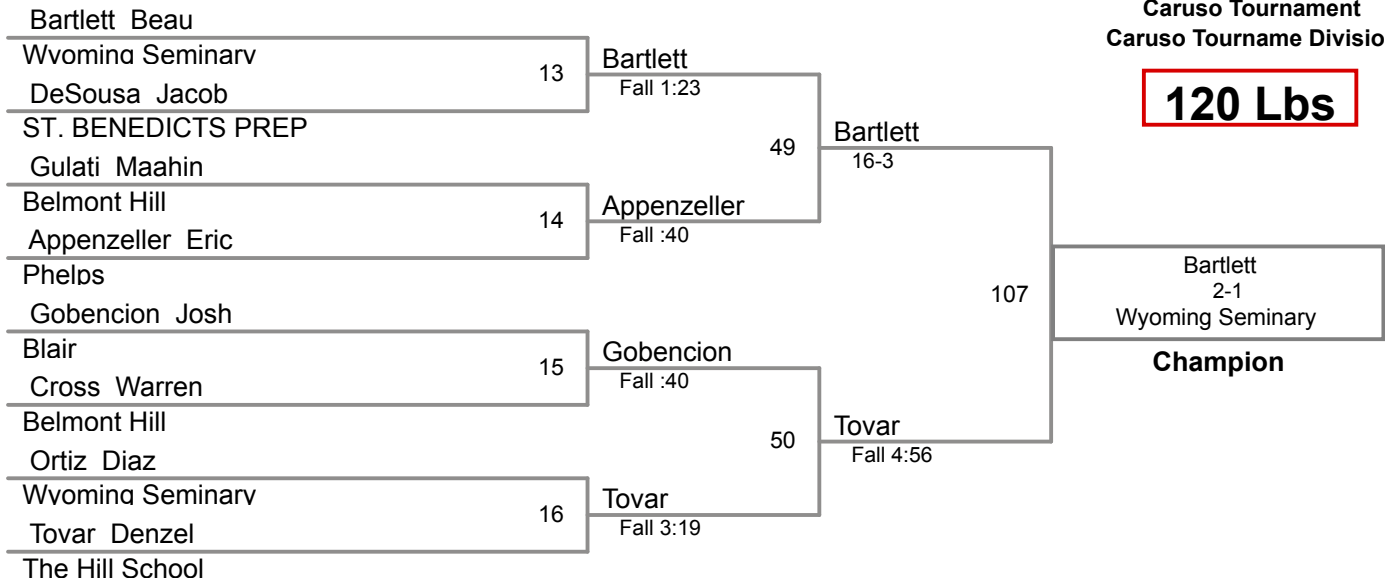

Caruso Tournament  
Caruso Tourname Division

**106 Lbs**

Caruso Tournament  
Caruso Tourname Division

**113 Lbs**

Caruso Tournament  
Caruso Tourname Division

**120 Lbs**

Caruso Tournament  
Caruso Tourname Division

**126 Lbs**

Caruso Tournament  
Caruso Tourname Division

**132 Lbs**

Caruso Tournament  
Caruso Tourname Division

**138 Lbs**

Caruso Tournament  
Caruso Tourname Division

**145 Lbs**

Caruso Tournament  
Caruso Tourname Division

**152 Lbs**

Caruso Tournament  
Caruso Tourname Division

**170 Lbs**

Caruso Tournament  
Caruso Tourname Division

**182 Lbs**

Caruso Tournament  
Caruso Tourname Division

**220 Lbs**

Caruso Tournament  
Caruso Tourname Division

**285 Lbs**