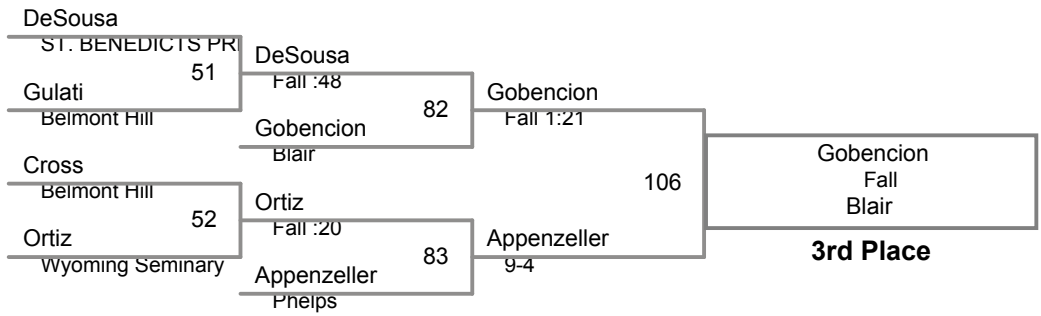

Caruso Tournament  
Caruso Tourname Division

**106 Lbs**

Caruso Tournament  
Caruso Tourname Division

**113 Lbs**

Caruso Tournament  
Caruso Tourname Division

**120 Lbs**

Caruso Tournament  
Caruso Tourname Division

**126 Lbs**

Caruso Tournament  
Caruso Tourname Division

**132 Lbs**

Caruso Tournament  
Caruso Tourname Division

**138 Lbs**

Caruso Tournament  
Caruso Tourname Division

**145 Lbs**

Caruso Tournament  
Caruso Tourname Division