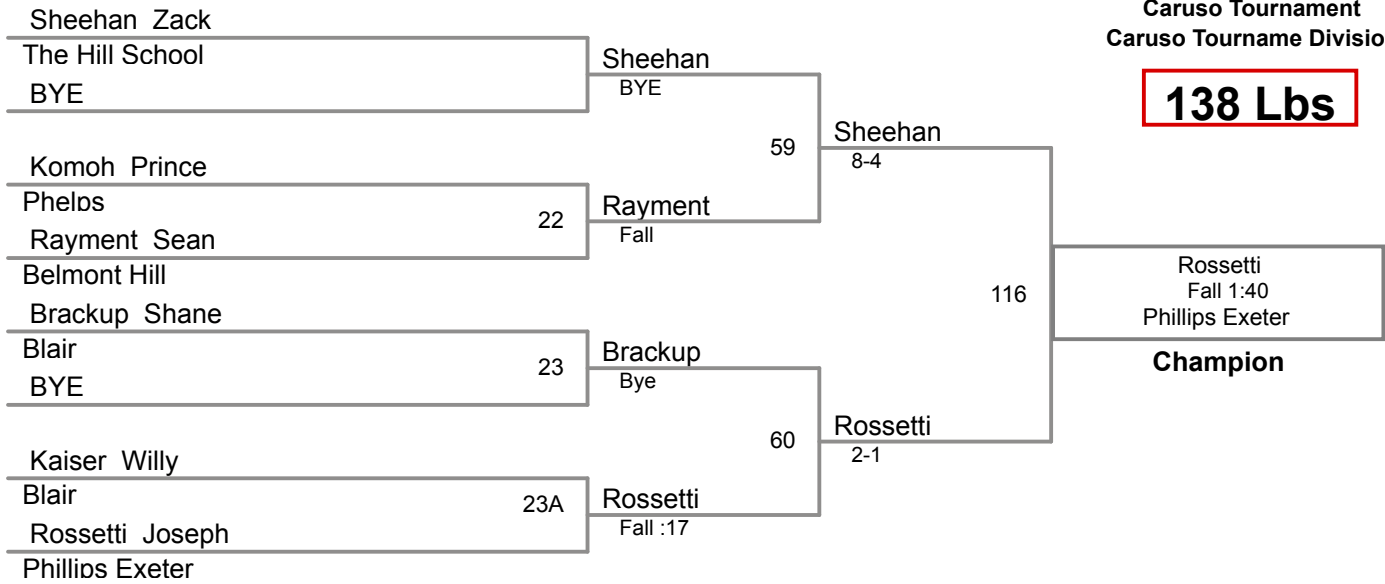

**126 Lbs**

Caruso Tournament  
Caruso Tourname Division

**132 Lbs**

Caruso Tournament  
Caruso Tourname Division

**138 Lbs**

Caruso Tournament  
Caruso Tourname Division

**145 Lbs**

Caruso Tournament  
Caruso Tourname Division