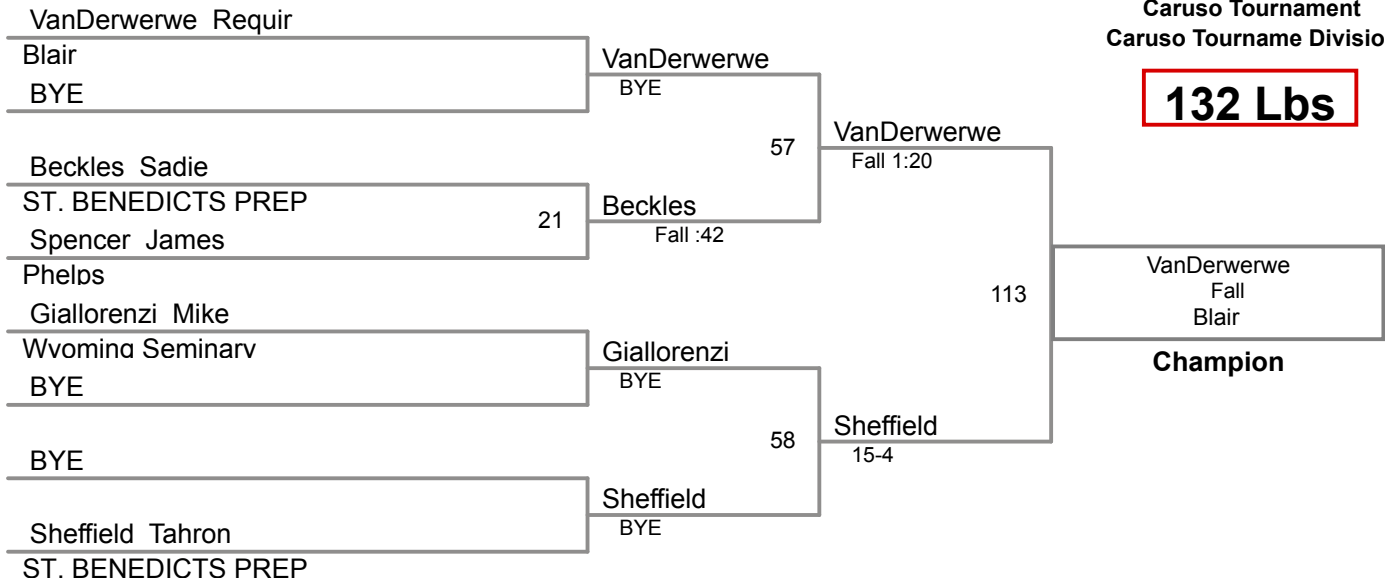

Caruso Tournament  
Caruso Tourname Division

**106 Lbs**

Caruso Tournament  
Caruso Tourname Division

**113 Lbs**

Caruso Tournament  
Caruso Tourname Division

**120 Lbs**

Caruso Tournament  
Caruso Tourname Division

**126 Lbs**

Caruso Tournament  
Caruso Tourname Division

**132 Lbs**

Caruso Tournament  
Caruso Tourname Division

**138 Lbs**

Caruso Tournament  
Caruso Tourname Division

**145 Lbs**

Caruso Tournament  
Caruso Tourname Division

**285 Lbs**